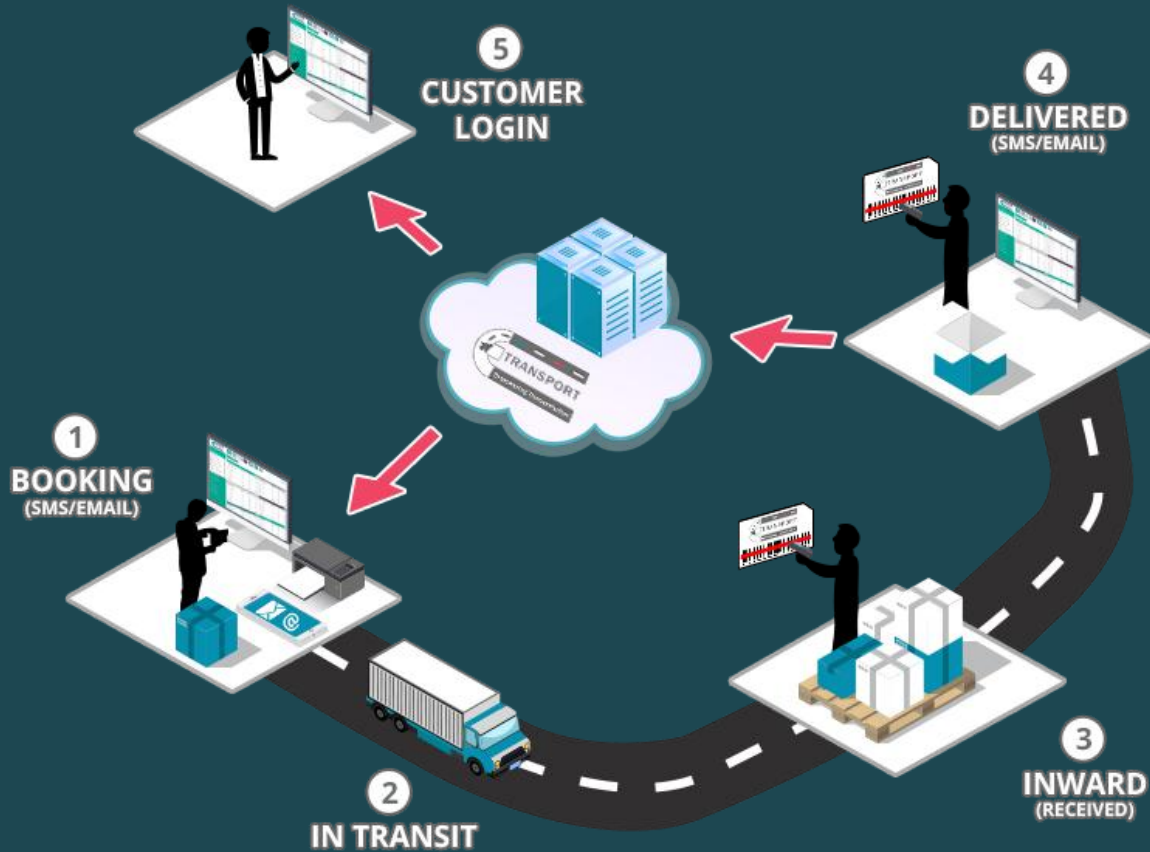

AEROSOL
Input Output

E - T r a n s p o r t

Empowering
Transportation

Cloud Base ERP Solution

Accountant

Branch Wise
Role Base
System

Operation

LR, Challan &
Other

Delivery

Manage
Delivery
Stock

Manager

Overview
Regarding
Flow

1

User Rights

Module

MIS

Inventory
Diesel
Job Card
Trip Detail
Tyre...

1

User
Rights

Module

MIS

Why Us?

MIS

- 1.LR/Trip/Vehicle Wise Profit
- 2.Destination Wise Booking Summary
- 3.Branch / Month wise Booking Summary
- 4.Profitability Report
- 5.Bill Wise Outstanding Report
- 6.Showing Loss Transaction Report
- 7.Turn Around Time Efficiency Detail
- 8.Tyre Inquiry Report
- 9.Booking Stock
- 10.Delivary Stock and More...