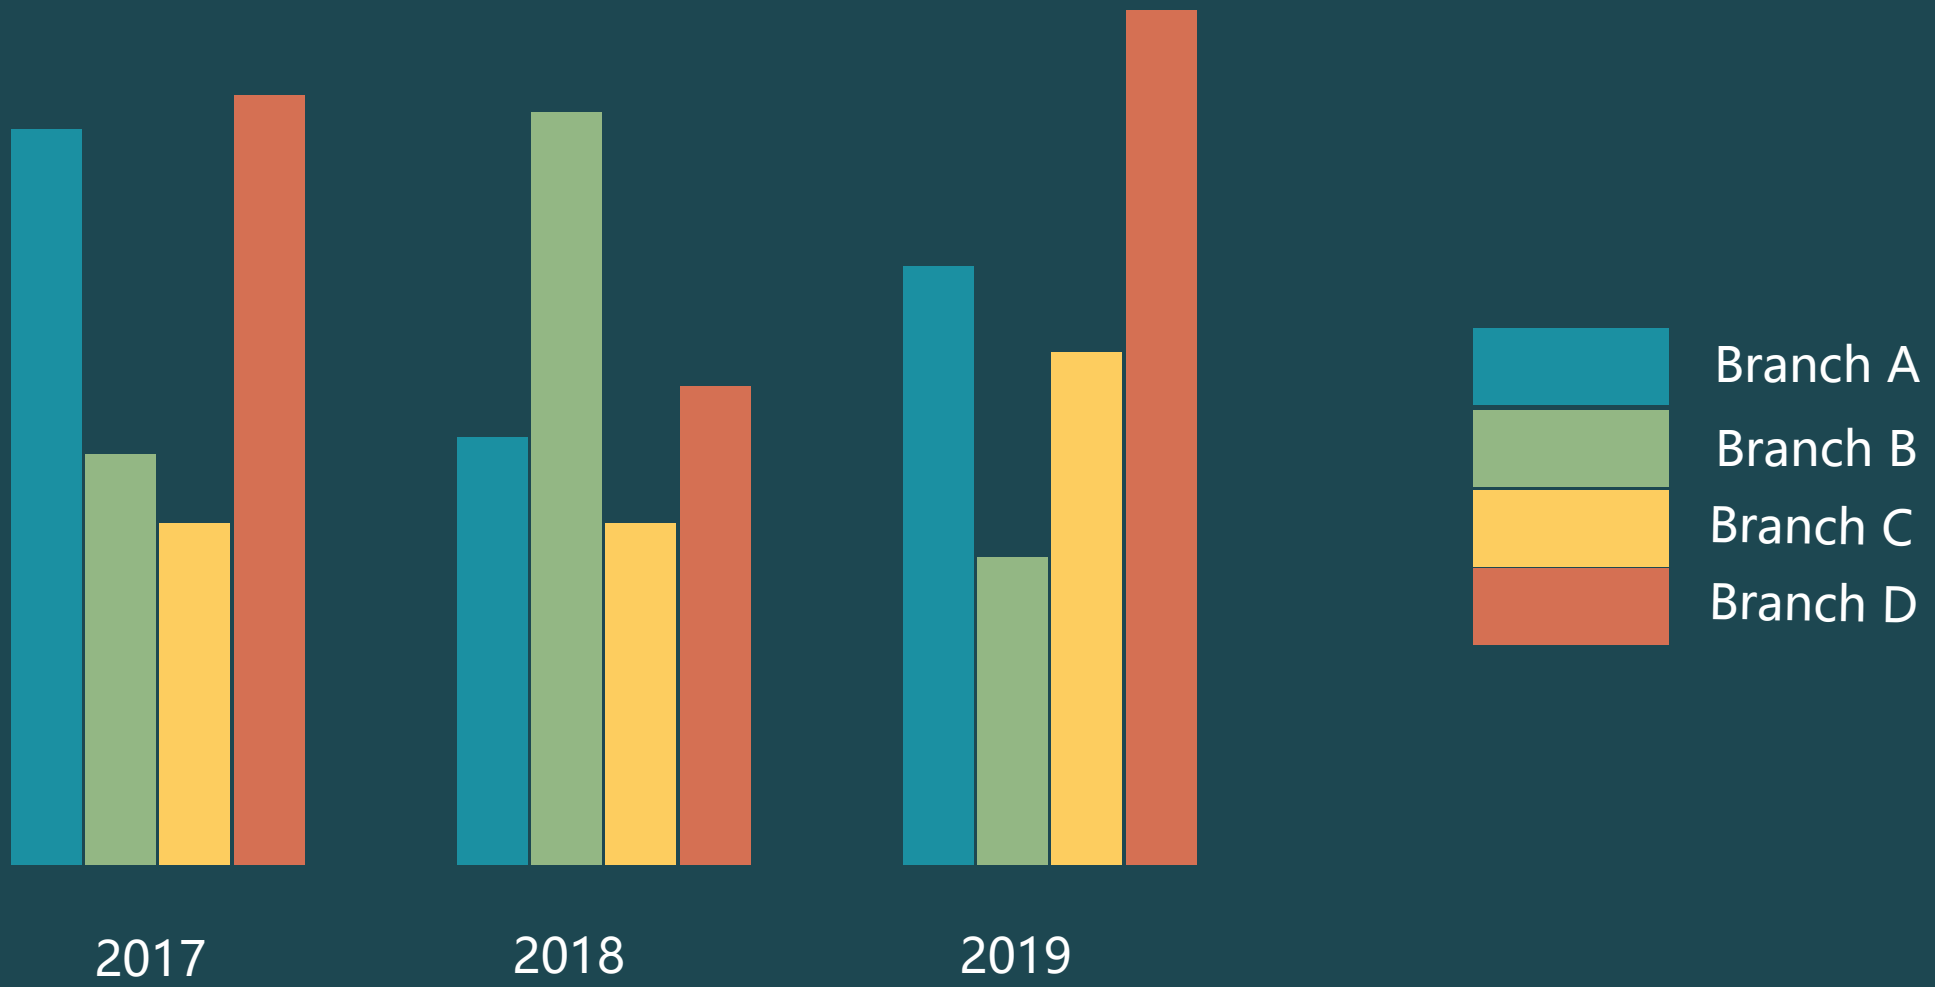

2

Transport Companies	Branch	Transport Companies	Branch
Yatayat India Corporation	100	Bhavna Roadways	75
Shubham Express Cargo LLP	50	Goel Roadways	45
Lalji Murji Transport Company	38	Chartered Logistics Pvt Ltd	37
Rajesh Roadlines Pvt Ltd	33	Index Transport Company	30
Nagpur Goods Transport Co	28	Deluxe Logistics Pvt. Ltd	27
Deepak Trans Express	26	Shree Radhe Krishna Freight Carriers	25
Organized Trans Solutions	4	Ravindra Transport Company	21
Rajasthan Transport Company	26	G Shantilal Transport Company	26
New Andhra Gujarat Cargo Movers	30	Flywing Cargo Pvt Ltd	18
National Transport Co (Jagdamba Roadlines)	17	Panchmahal Transport Company	17
Sai Krupa Roadlines	12	Nutan Rajumani Transport Co	15
Tapan Logistics India Pvt Ltd	14	Jalaram Transport Co (Rajkot)	11
Jalaram Transport Co (Mumbai)	11	Solapur Goods Transport Co	10
New Mahavir Transport of India	15	New Mahavir Transport of Bharat	9
Shraddha Mange Roadlines	9	Surya Roadways	8