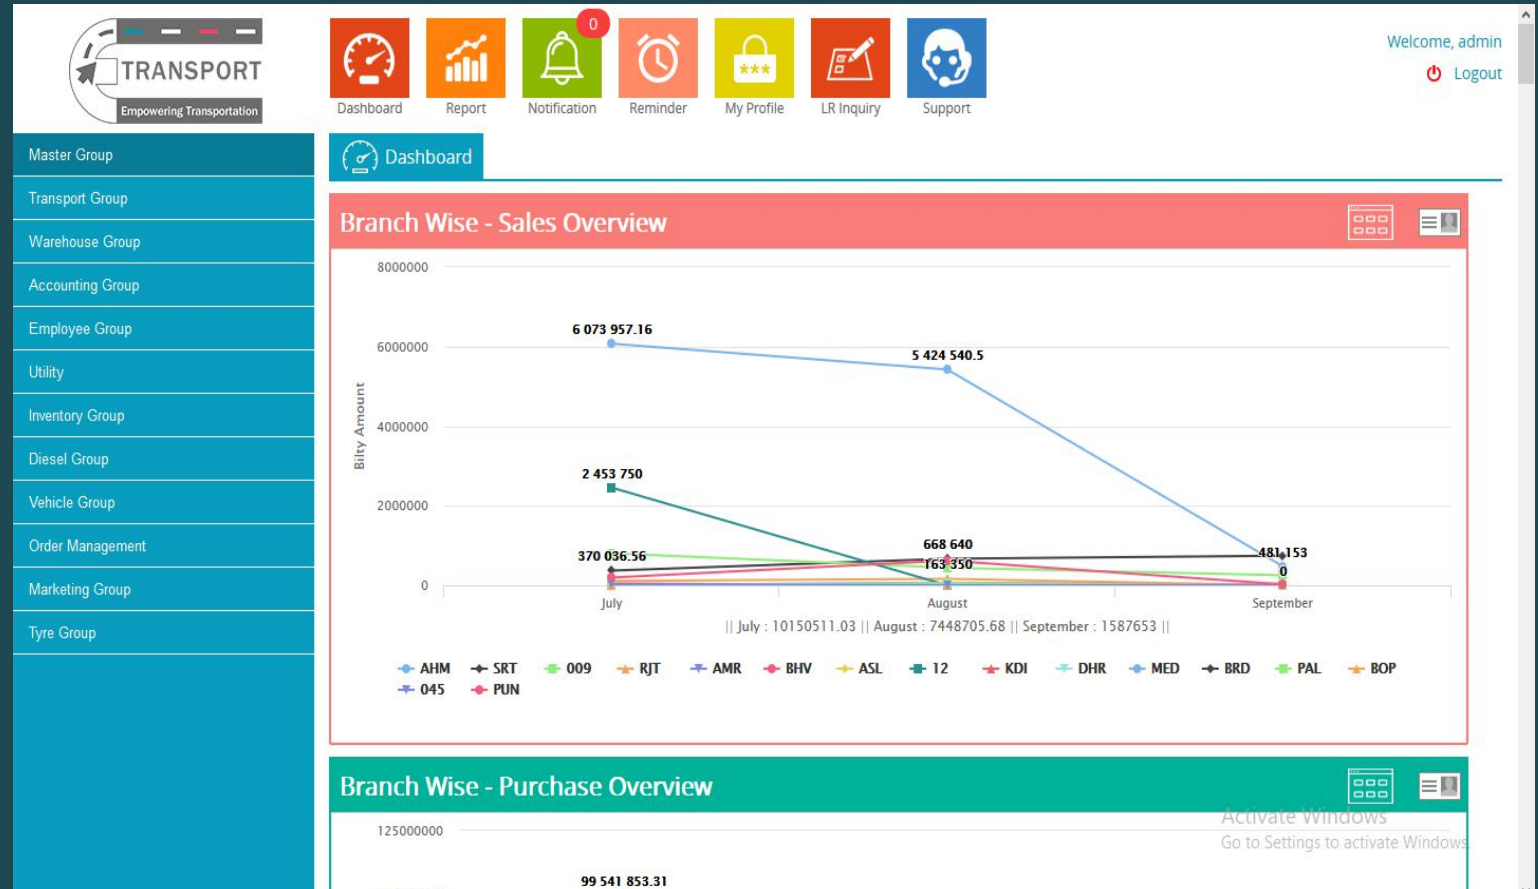

AEROSOL
Input Output

E - T r a n s p o r t

Empowering
Transportation

Cloud Base ERP Solution

Accountant

Branch Wise
Role Base
System

Operation

LR, Challan &
Other

Inventory
Diesel
Job Card
Trip Detail
Tyre...

1

User
Rights

Module

MIS

Why Us?

MIS

- 1.LR/Trip/Vehicle Wise Profit
- 2.Destination Wise Booking Summary
- 3.Branch / Month wise Booking Summary
- 4.Profitability Report
- 5.Bill Wise Outstanding Report
- 6.Showing Loss Transaction Report
- 7.Turn Around Time Efficiency Detail
- 8.Tyre Inquiry Report
- 9.Booking Stock
- 10.Delivary Stock and More...

User Rights

Module

MIS

Why Us?

2

Interface

Chart

Our Customer

Easy To use

1. User Wise Conversation/Message
2. Shortcut for LR/Challan
3. LR Inquiry By Web as well APP
4. LR Reminder
5. Electric/Phone Bill Reminder
6. Task Management System
7. Set Branch Wise Profit (%)
8. Set the Trip wise Expences
9. Barcode Intigration
10. Vehicle Tracking