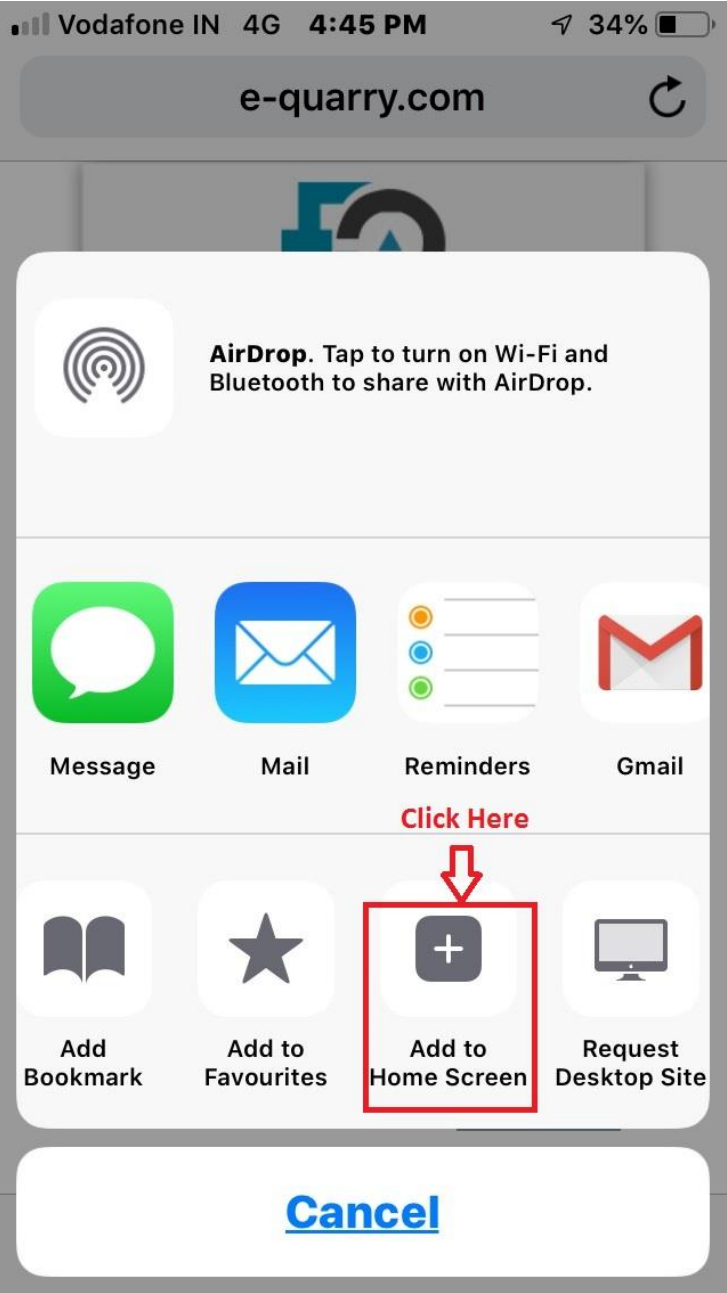

- 1) Open Safari Browser
- 2) Enter Your E-Quarry URL (Domain Name)

- 3) Enter Your Username
- 4) Enter Your Password
- 5) Enter Authorized Password

6) Check on Auto Login

7) Press Login Button

Vodafone IN 4G 6:31 PM 32%

Click Here

[Cancel](#) Add to Home Screen **Add**

Click Here

E - Quarry

[http://www.e-quarry.com/...](http://www.e-quarry.com/)

An icon will be added to your Home screen so you can quickly access this website.