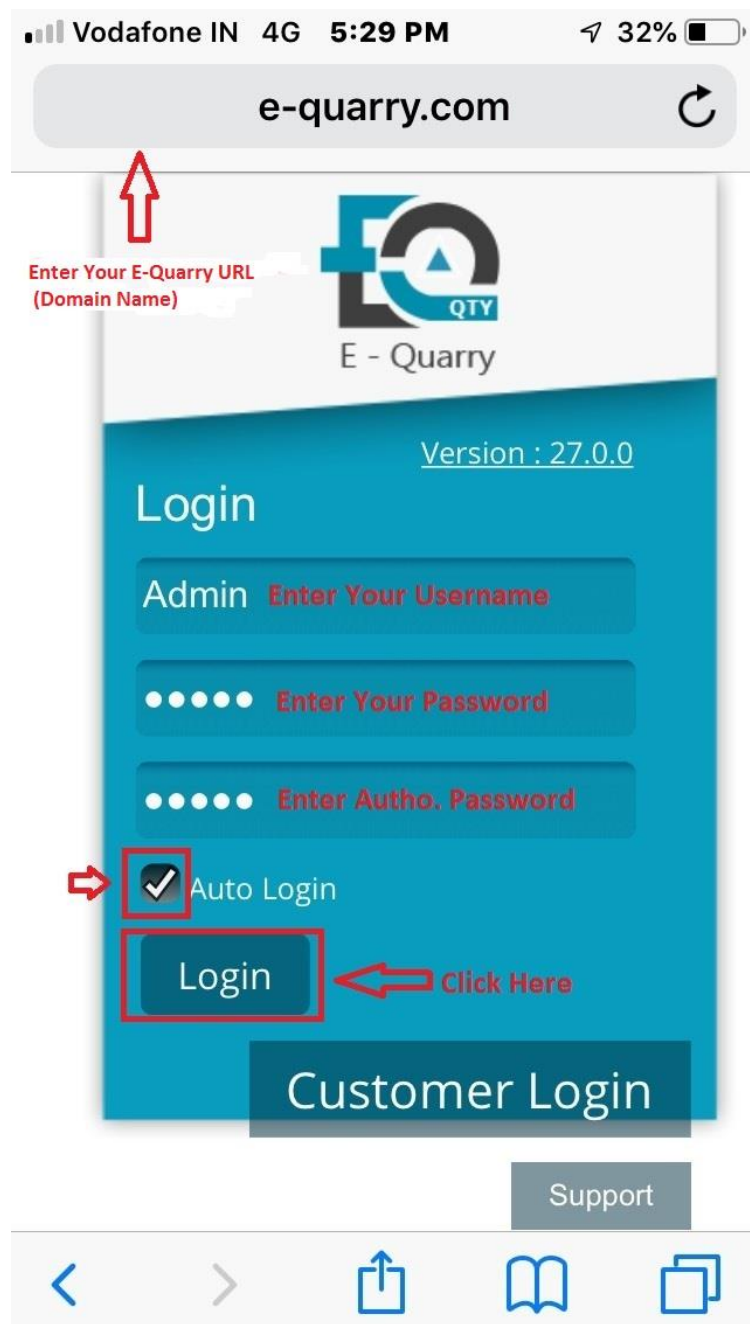

- 1) Open Safari Browser
- 2) Enter Your E-Quarry URL (Domain Name)

- 3) Enter Your Username
- 4) Enter Your Password
- 5) Enter Authorized Password

6) Check on Auto Login

7) Press Login Button

Vodafone IN 4G 6:31 PM 32%